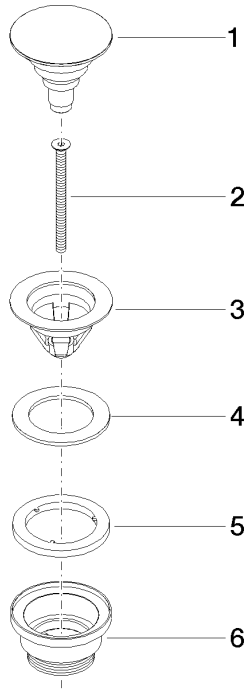

10 125 970

Fits: IMO, LULU, MADISON, MEM, TARA,
CL.1, LISSÉ, VAIA, META, CYO

	Dark Chrome	10 125 970-19
	Chrome	10 125 970-00
	Brushed Platinum	10 125 970-06
	Platinum	10 125 970-08
	Durabross (23kt Gold)	10 125 970-09
	Light Gold	10 125 970-26
	Brushed Light Gold	10 125 970-27
	Brushed Durabross (23kt Gold)	10 125 970-28
	Matte Black	10 125 970-33
	Platinum / Brushed Platinum	10 125 970-36
	Durabross / Brushed Durabross (23kt Gold)	10 125 970-38
	Brushed Bronze	10 125 970-42
	Brushed Champagne (22kt Gold)	10 125 970-46
	Champagne (22kt Gold)	10 125 970-47
	Brushed Chrome	10 125 970-93
	Brushed Dark Platinum	10 125 970-99

Basin Waste with push fastening 1 1/4" - Dark Chrome

IMO

10 125 970

Only suitable for basins with an overflow.

10 125 970

mm [inches]

10 125 970

Parts for other finishes can be found here: [Chrome](#)

Spare parts list

No.	Item Number	Name	Quantity used	Delivery time
1	04 31 20 096 00-19	plug	1	-
Spare part can no longer be ordered, please order the replacement item				
2	09 30 30 179 90	screw	1	2
3	09 11 01 038-19	cup	1	20
4	09 14 05 061 90	seal	1	2
5	09 14 03 153 90	seal	1	2
6	09 11 10 156-19	connection	1	20